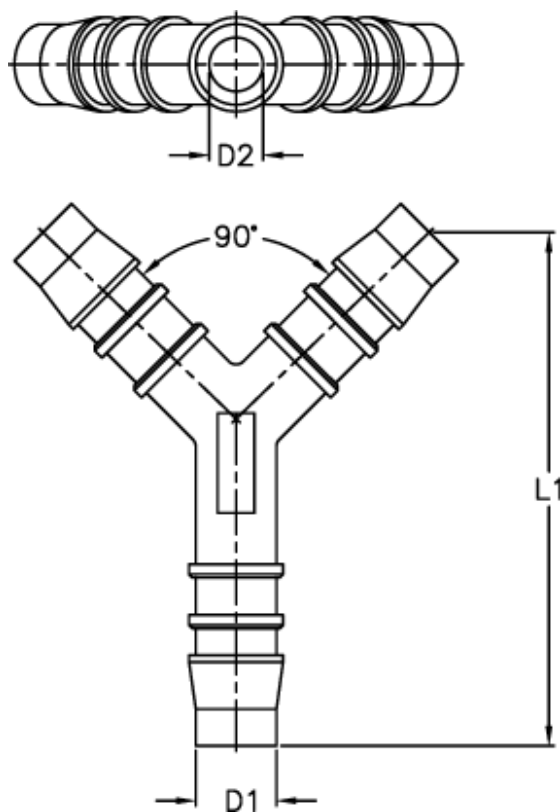

Article number: 027708900013

Description: Norma hose coupling YS 13

## Measures

---

D1 = 13

D2 = 9.0

L1 = 65.0